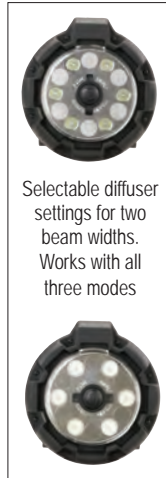

Material/Lens High-impact thermoplastic housing. Weatherproof construction; O-ring sealed, unbreakable polycarbonate with scratch-resistant coating .

Dims/Weight Body Width: 6.5 in. (16.5 cm) Overall Height: 11 in. (27.9 cm) Head Diameter: 6.7 in. (17 cm) (27.9 cm) Head Diameter: 6.7 in. (17 cm)

Features

- Selectable diffuser settings for two beam widths. Works with all three modes
- Optimum peripheral illumination for scene lighting; 90° swivel to aim the beam where you need it for task lighting
- Balanced design and easy setup:
- Less than 30 seconds for full deployment
- Stabilization legs provide balance on uneven surfaces
- Packs to a compact size for easy stowage
- IP67 rated; dust-tight and waterproof to 1 meter for 30 minutes
- Designed to resist 40mph wind continuous in all directions with head fully extended

90° swivel neck allows you to aim the beam where you need it

Built-in cord prevents snags

Pole extends to 84" (213.36 cm) - EXT model
72" (182.88 cm) original model

Selectable diffuser settings for two beam widths. Works with all three modes