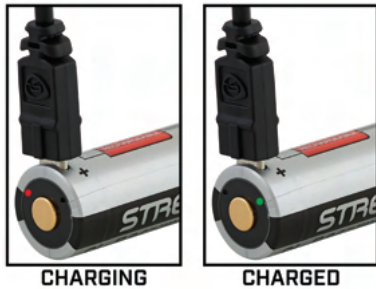

## SL-B26® LI-ION USB BATTERY PACK/BANK CHARGER PROTECTED LI-ION USB RECHARGEABLE BATTERY PACK AND 8-UNIT BANK CHARGER

SL-B26® protected Li-Ion USB rechargeable battery pack charges in 5 hours

### SL-B26® PROTECTED LI-ION USB RECHARGEABLE BATTERY PACK

- Dims/Weight** Length: 2.75 in (7.0 cm); Diameter: 0.744 in (1.89 cm) maximum 1.7 oz. (48g)
- Battery** Lithium Ion with on-board safety control circuit, 3.7V, 2600mAh, charges in 5 hours.
- Charge Input** Micro-USB input charges from Streamlight AC/USB adapters and most other USB sources or Li-ion charge cradle.
- Features**
- Charge status indicator
  - Integrated safety circuit protects batteries from overdischarge and overcharge
  - Additional safety features: pressure vent and built in PTC surge protector
- Warranty** Streamlight's Limited 2 Year Warranty. Visit [streamlight.com](http://streamlight.com) for full warranty information.

ITEM	1PK	2PK	8PK
SL-B26 Battery Pack	#22101	#22102	#22105
<b>SYSTEM</b>	<b>CLAM</b>	<b>BOX</b>	
Siege X USB - Coyote	---	#44956	
ProTac HL5-X USB	#88080	#88081	
ProTac 2L-X USB	#88082	#88083	
ProTac HL-X USB	#88084	#88085	
PolyTac X USB - Black	#88610	#88613	
PolyTac X USB - Yellow	#88611	#88614	
PolyTac X USB - Coyote	#88612	#88615	
Vantage 180X USB - Orange	---	#88911	
Vantage 180X USB - Black	---	#88913	
PolyTac 90X USB - Black	---	#88835	
PolyTac 90X USB - Yellow	---	#88836	
PolyTac 90X USB - Orange	---	#88838	
PolyTac 90X USB - Org w/ Gear Keeper	---	#88837	
ProTac 90X USB - Black	---	#88095	
Survivor X USB - Orange	---	#90044	
Survivor X USB - Yellow	---	#90244	

Charge indicators over each battery slot  
Red = charging,  
Green = charged

AC/DC power input